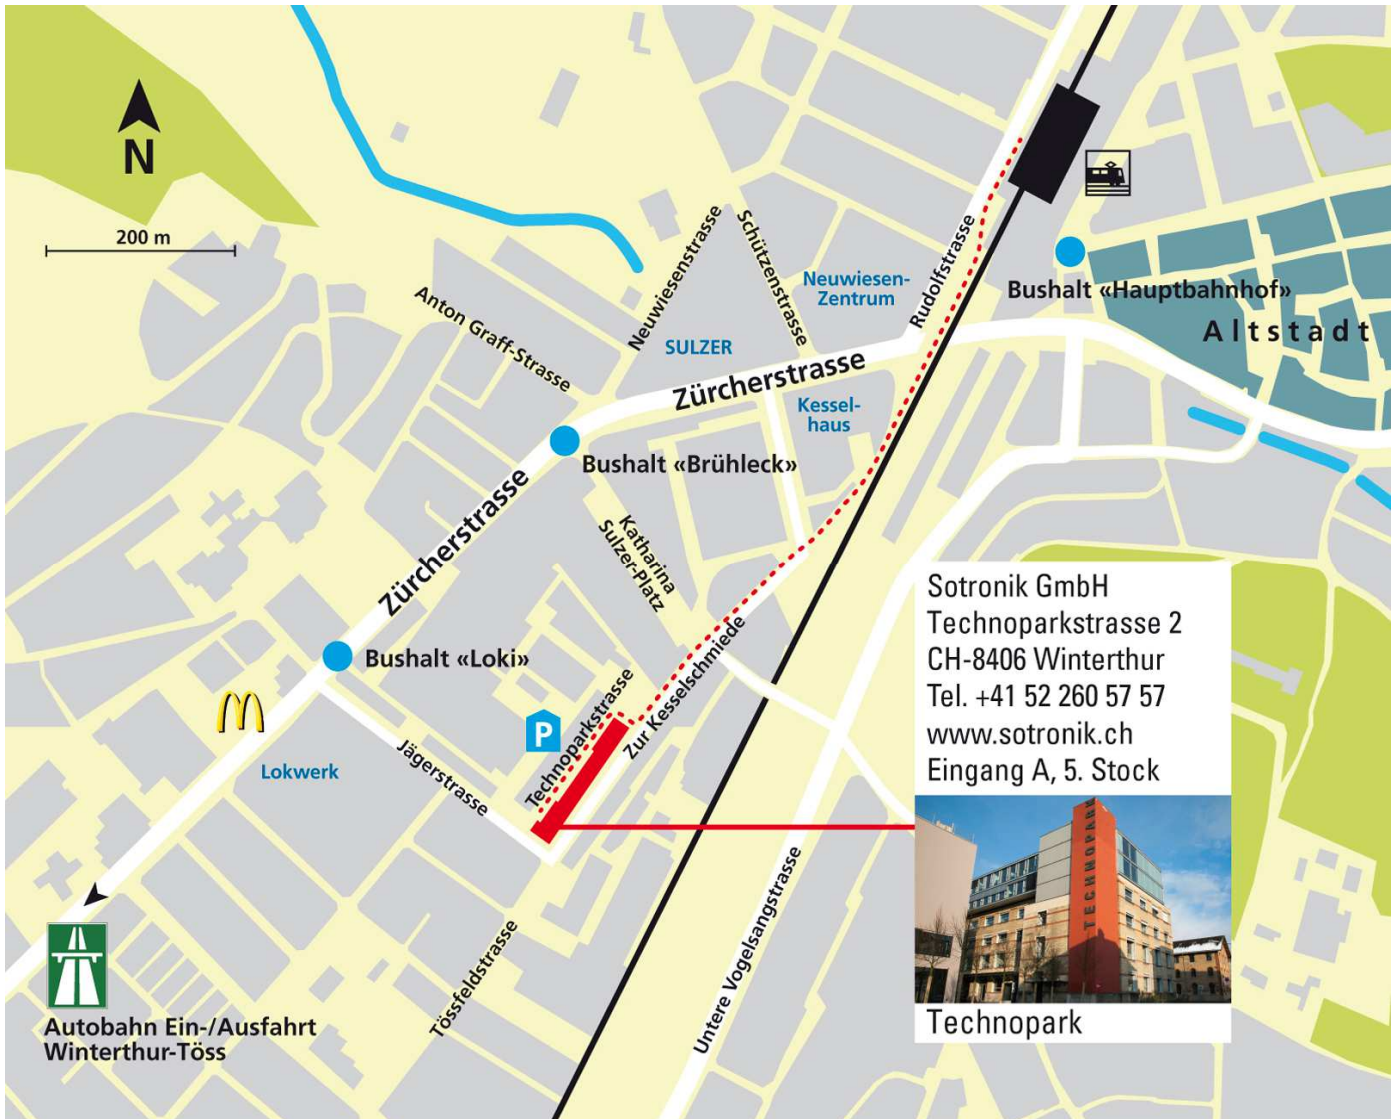

Directions:

By public transport:

- From the Winterthur train station, take bus no.1, leave the bus at the Stop "Loki", then
- Walk along Jägerstrasse to the Technopark building (ca. 3 mins)
- Or walk directly from the train station (ca. 10 mins)

By car:

- Leave the motorway A1 Zürich – St. Gallen at the exit "Winterthur Töss".
- Follow Zürcherstrasse for 2 km.
- At the Mc Donald's, turn right into Jägerstrasse. Visitor parking is available in the garage in front of the Technopark building.